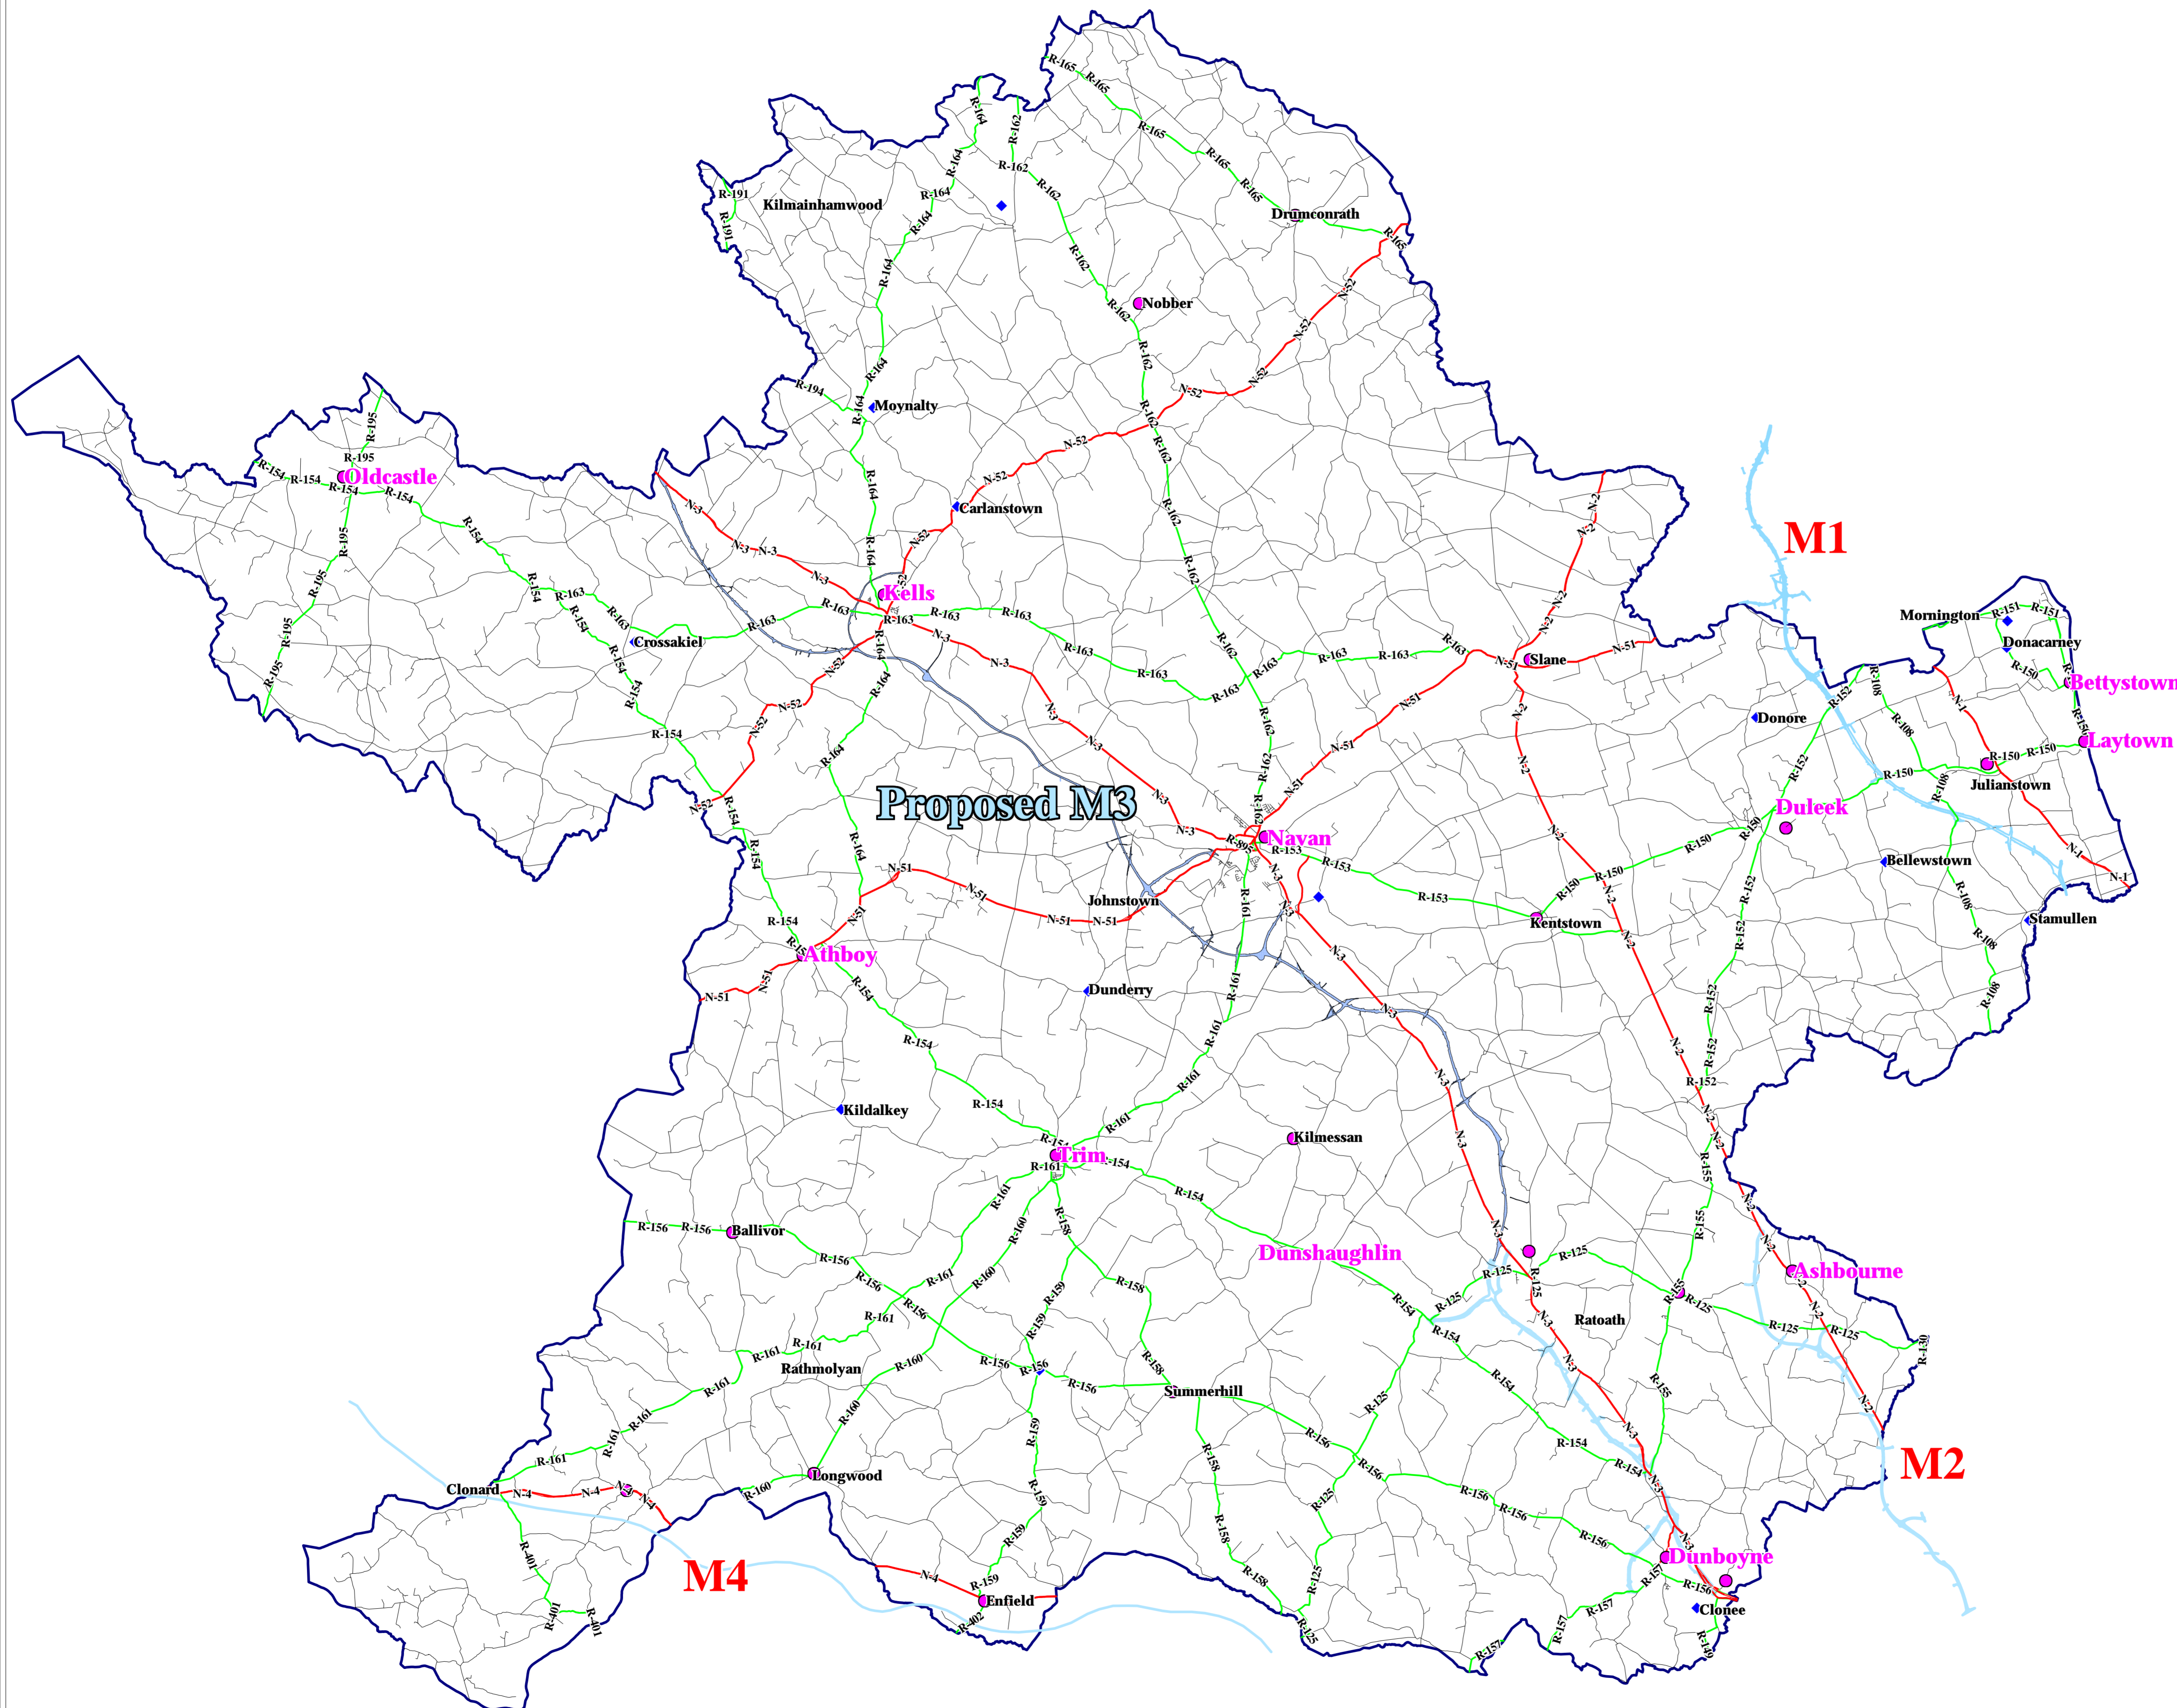

**Meath County Council,**  
**Railway Street,**  
**Trim Road,**  
**Navan,**  
**Co.Meath.**

Tel : (046) 9021581  
 Fax : (046) 9021463  
[www.meath.ie](http://www.meath.ie)

**Legend -**

- Main Towns
  - Point
- Main Villages
  - ◆ Point
- All Routes
  - Regional Routes
  - National Routes
  - Local Routes
- County Boundary
  - ▭ Meath
  - ▭ Motorways
  - Line
  - ▭ Region